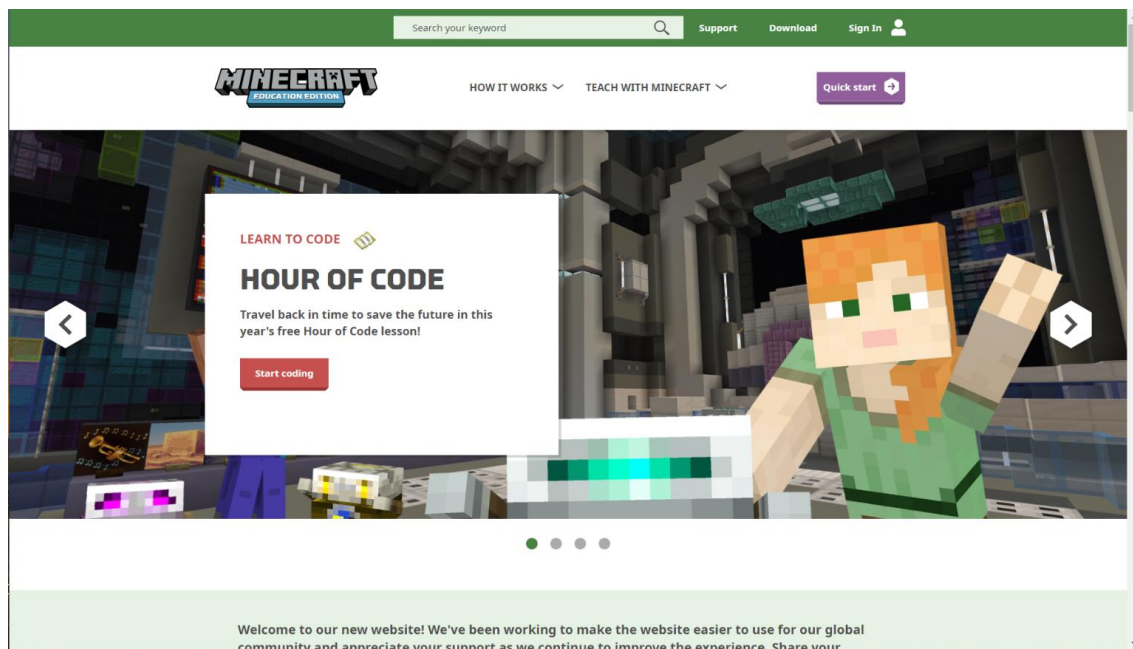

The image features the Minecraft Education Edition logo at the top center. The word "MINECRAFT" is written in a large, bold, grey, blocky font with a black outline. Below it, the words "EDUCATION EDITION" are written in a smaller, white, sans-serif font on a blue rectangular background. The background of the entire image is a stylized, blocky Minecraft world with green grass, brown dirt, and a blue body of water. Several Minecraft characters are visible, including a Steve character in a blue shirt and a pig-like character. There are also several floating, semi-transparent blocks of different colors and textures, some with icons like a pickaxe or a redstone torch.

MINECRAFT

EDUCATION EDITION

教育版マインクラフト (Minecraft Education Edition)

インストール・ガイド

1) ブラウザで

<https://education.minecraft.net/ja-jp/homepage>
にアクセスする

<https://education.minecraft.net/ja-jp/homepage>

2) 右上のメニューから「Download」をクリックする