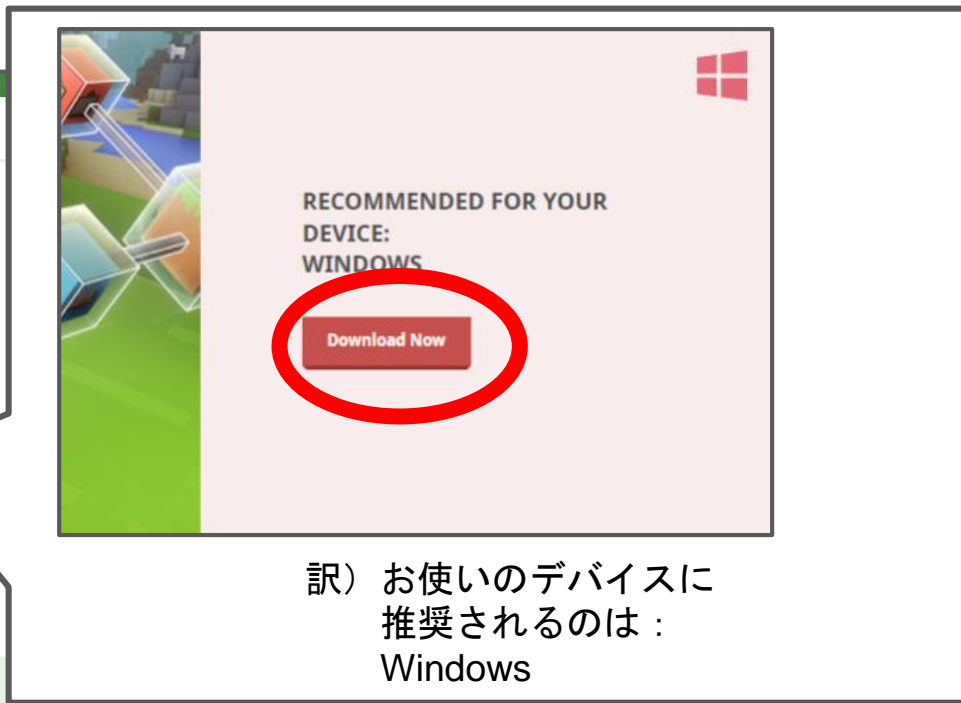

3) インストールするOSを確認し、 画面中央の「Download Now」をクリックする

訳) お使いのデバイスに
推奨されるのは :
Windows