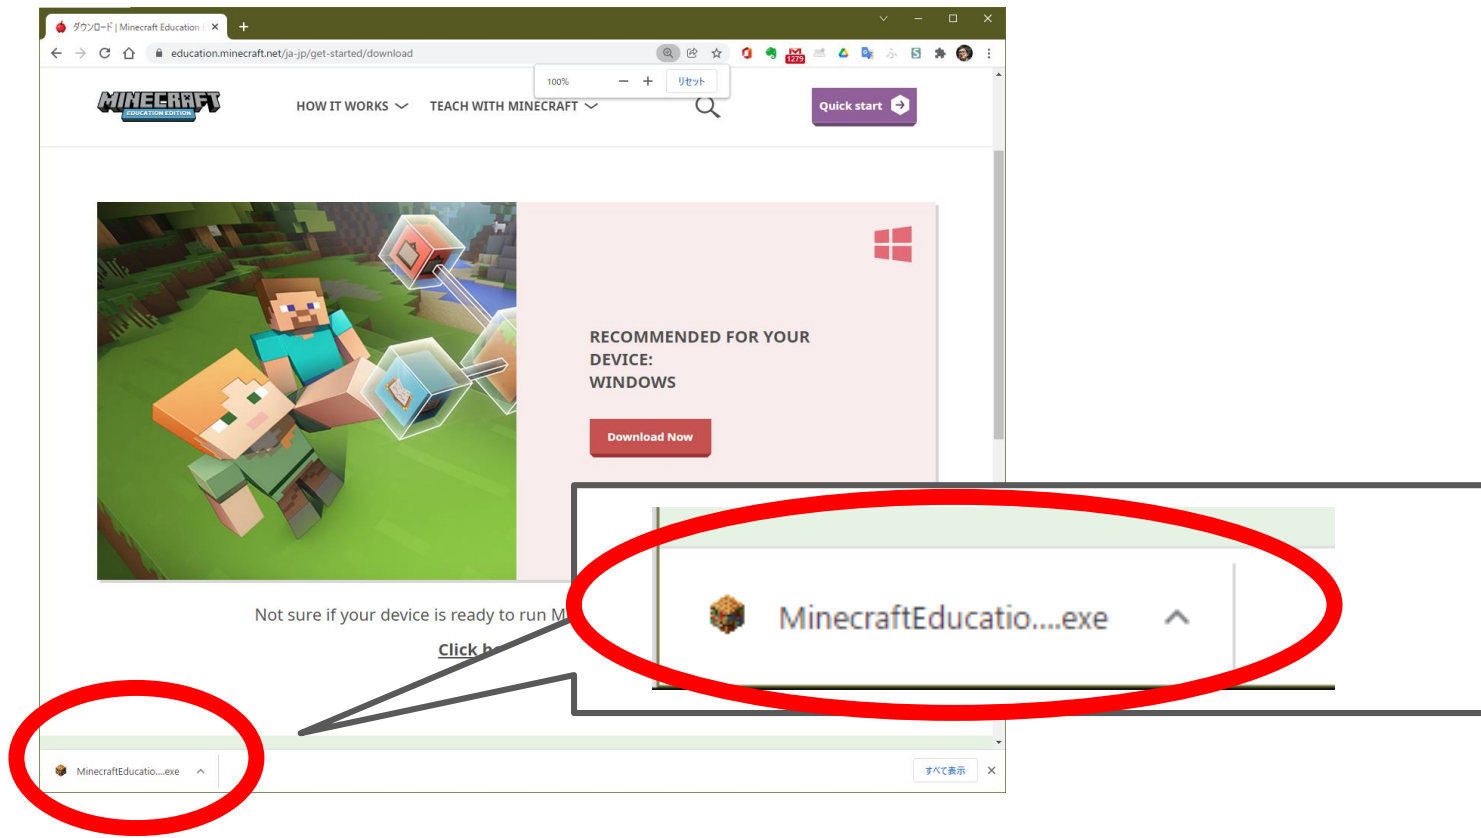

6) 保存されたファイルをクリックする